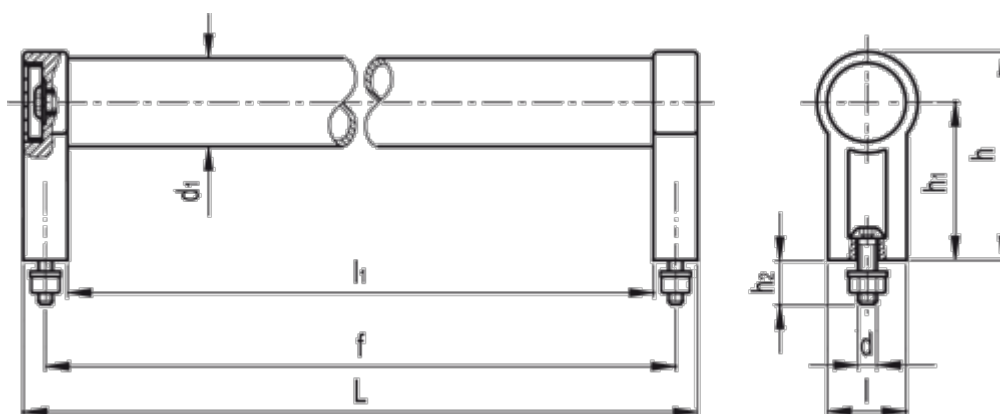

Data Sheet

Article number: 20569280300B

Description: E+G Tubular handle GN333.1-28-300-B-EL
B Mounting from top

Measures

$d = M6$

$d_1 = 28$

$f = 300$

$h = 66$

$h_1 = 50$

$h_2 = 13$

$L = 314$

$l_1 = 286$